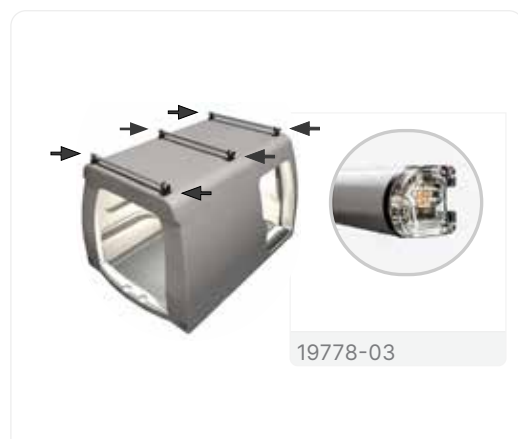

Connect L1
KMS0009

19778-03

Connect L1

RR570023001	2	
RR570033001	3